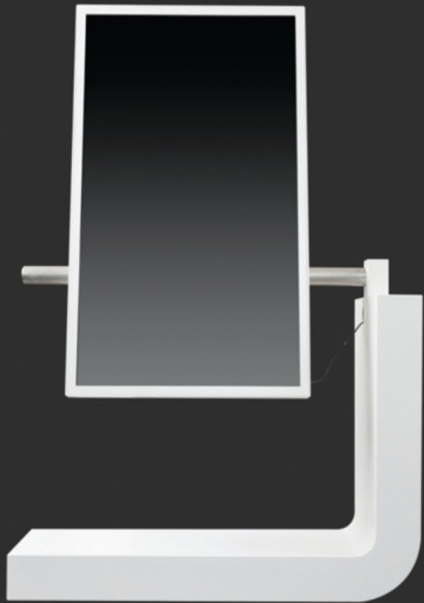

Flexible Design

Adjust the nova, any way you want

Impressive Presentations

Create your own interactive presentation through our software platform

Precise Multitouch

The nova can simultaneously detect 2 to 32 fingers and objects (up to 1.5mm)

Operating System

Windows 10 / Android

Our Customers

Internorm

WUNSCHHAUS
Architektur & Baukunst

Specification

Multitouch

Touchpoints	2 – 32
Touch detection	Finger and Objects from 1.5 mm
Touch refreshrate	250 fps
Passive and active pen input	Yes

Display

Usage	24 / 7
Diagonal	139,7 cm (55 Inch)
Resolution	1920 x 1080 (16:9)
Security glass	4 mm
Viewing angle	178°
Contrast	5.000:1
Brightness	450 cd/m ²

Framework

Adjustments	Height adjustable: 45 cm (Spring) Rotation: 90°
Color	white (default) Other RAL colors upon request
Dimensions	126 x 40 x 93 cm (L x W x H)
Lock	Yes
Weight	Framework: 68 kg Display: 42 kg Total: 110 kg