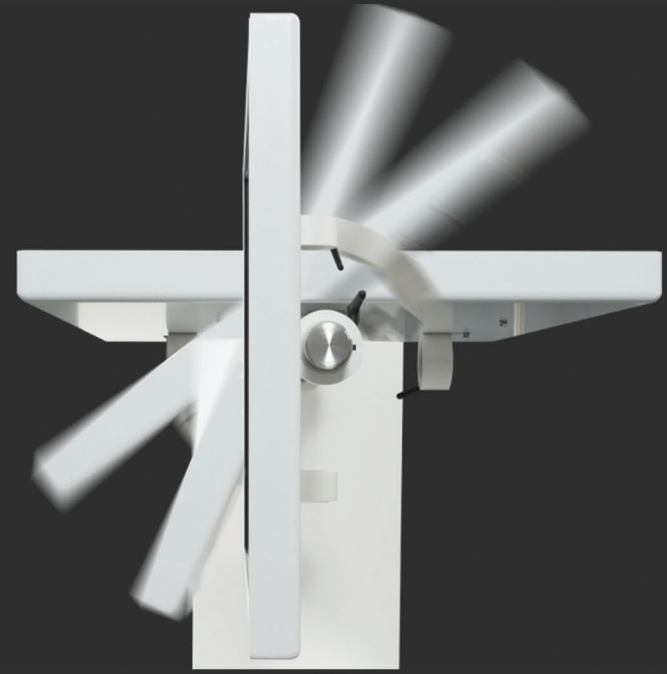

Flexible Design

Adjust the nova, any way you want

Impressive Presentations

Create your own interactive presentation through our software platform

Precise Multitouch

The nova can simultaneously detect 2 to 32 fingers and objects (up to 1.5mm)

Operating System

Windows 10 / Android

Our Customers

Internorm

WUNSCHHAUS
Architektur & Baukunst

Specification

Multitouch

Touchpoints	2 – 32
Touch detection	Finger and Objects from 1.5 mm
Touch refreshrate	250 fps
Passive and active pen input	Yes

Display

Usage	24 / 7
Diagonal	139,7 cm (55 Inch)
Resolution	1920 x 1080 (16:9)
Security glass	4 mm
Viewing angle	178°
Contrast	5.000:1
Brightness	450 cd/m ²

Framework

Adjustments	Height adjustable: 45 cm (Spring) Rotation: 90°
Color	white (default) Other RAL colors upon request
Dimensions	126 x 40 x 93 cm (L x W x H)
Lock	Yes
Weight	Framework: 68 kg Display: 42 kg Total: 110 kg