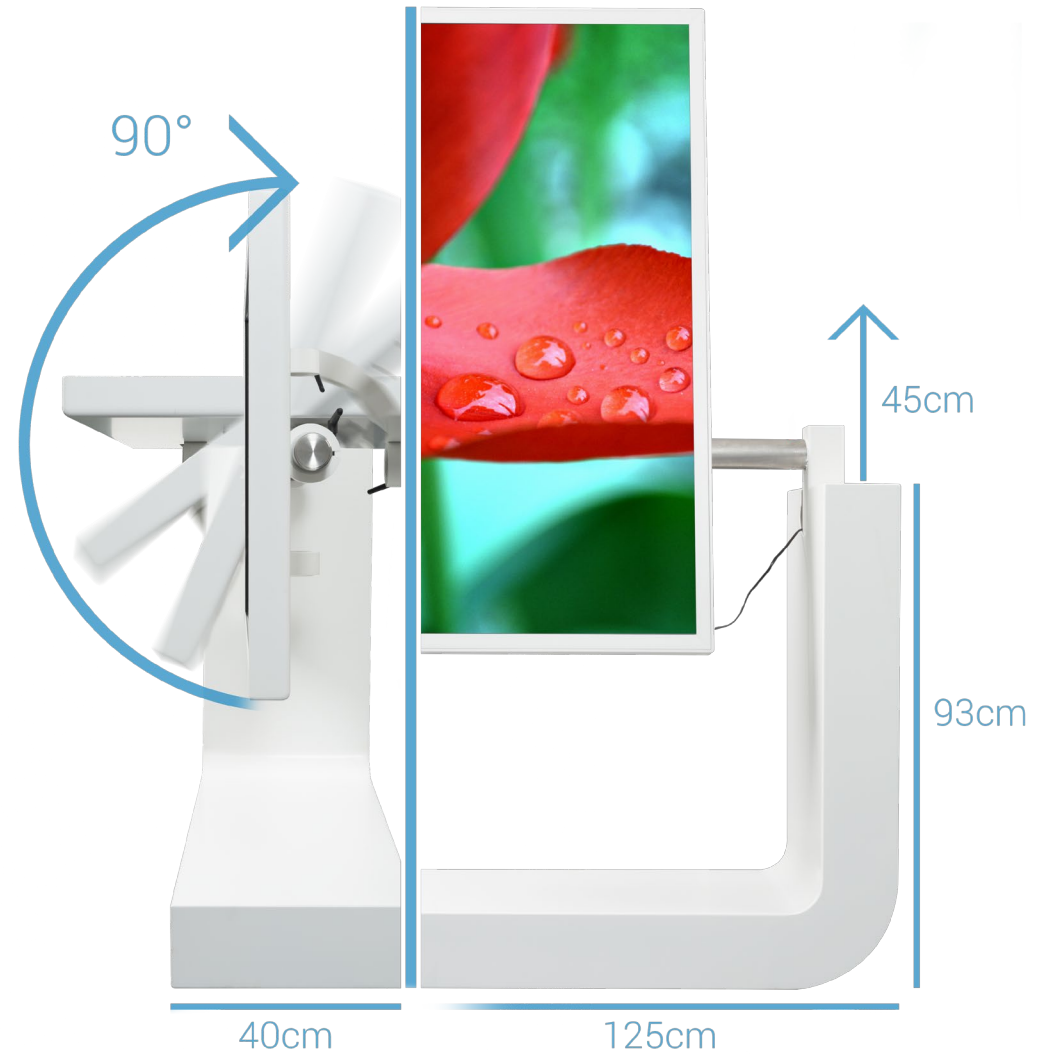

TouchLay nova

The TouchLay nova is a 55 inch multitouch screen. It is possible to rotate it, and use it in landscape or portrait mode.

We also provide software solutions that automatically generate a presentation from your existing data. Simply select data sources, design and layout with a few clicks. Our software will generate a suitable presentation, which can be used on the nova or embedded on your own website.

Flexible Design

Adjust the nova, any way you want

Impressive Presentations

Create your own interactive presentation through our software platform

Precise Multitouch

The nova can simultaneously detect 2 to 32 fingers and objects (up to 1.5mm)

Operating System

Windows 10 / Android

Our Customers

Internorm

WUNSCHHAUS
Architektur & Baukunst

Specification

Multitouch

Touchpoints	2 – 32
Touch detection	Finger and Objects from 1.5 mm
Touch refreshrate	250 fps
Passive and active pen input	Yes

Display

Usage	24 / 7
Diagonal	139,7 cm (55 Inch)
Resolution	1920 x 1080 (16:9)
Security glass	4 mm
Viewing angle	178°
Contrast	5.000:1
Brightness	450 cd/m ²

Framework

Adjustments	Height adjustable: 45 cm (Spring) Rotation: 90°
Color	white (default) Other RAL colors upon request
Dimensions	126 x 40 x 93 cm (L x W x H)
Lock	Yes
Weight	Framework: 68 kg Display: 42 kg Total: 110 kg