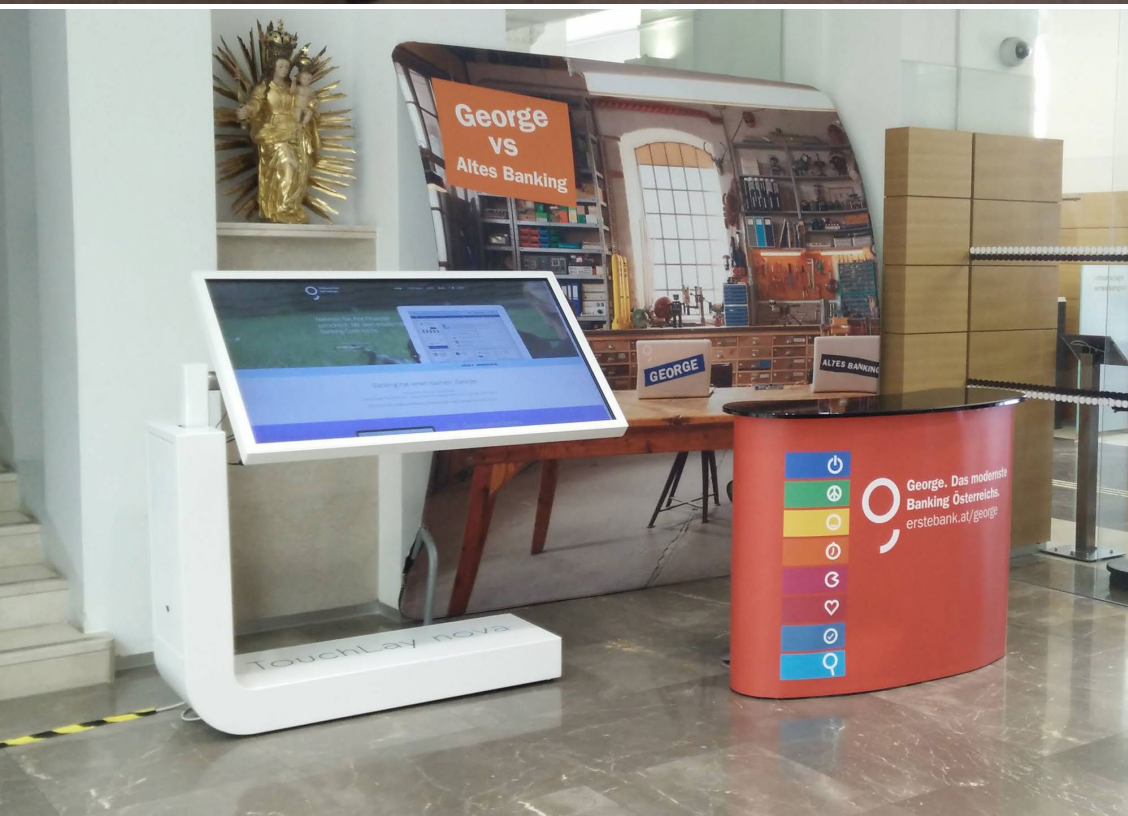

TouchLay nova

The TouchLay nova is a 55 inch multitouch screen. It is possible to rotate it, and use it in landscape or portrait mode.

We also provide software solutions that automatically generate a presentation from your existing data. Simply select data sources, design and layout with a few clicks. Our software will generate a suitable presentation, which can be used on the nova or embedded on your own website.

Flexible Design

Adjust the nova, any way you want

Impressive Presentations

Create your own interactive presentation through our software platform

Precise Multitouch

The nova can simultaneously detect 2 to 32 fingers and objects (up to 1.5mm)

Operating System

Windows 10 / Android

Our Customers

Internorm

WUNSCHHAUS
Architektur & Baukunst

Specification

Multitouch

Touchpoints	2 – 32
Touch detection	Finger and Objects from 1.5 mm
Touch refreshrate	250 fps
Passive and active pen input	Yes

Display

Usage	24 / 7
Diagonal	139,7 cm (55 Inch)
Resolution	1920 x 1080 (16:9)
Security glass	4 mm
Viewing angle	178°
Contrast	5.000:1
Brightness	450 cd/m ²

Framework

Adjustments	Height adjustable: 45 cm (Spring) Rotation: 90°
Color	white (default) Other RAL colors upon request
Dimensions	126 x 40 x 93 cm (L x W x H)
Lock	Yes
Weight	Framework: 68 kg Display: 42 kg Total: 110 kg